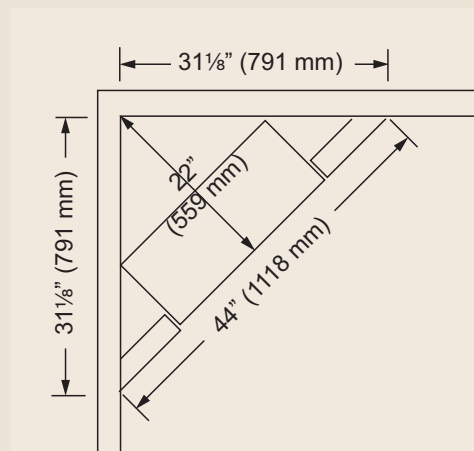

A Brand of Monessen Hearth Systems Co.
149 Cleveland Drive, Paris, Kentucky 40361

www.monessenhearth.com

To avoid personal injury or property damage, the product described by this brochure must be installed, operated and maintained in strict compliance with the instructions packaged with the product and all applicable building or fire codes. Contact local building or fire officials about restrictions and installation inspection requirements. All photographs and drawings on this brochure are for illustrative purposes only and are not intended for, nor should they be used as a substitute for the instructions packaged with the unit. Appearance and specifications of the product are subject to change without notice. © 2010 Monessen Hearth Systems Co.