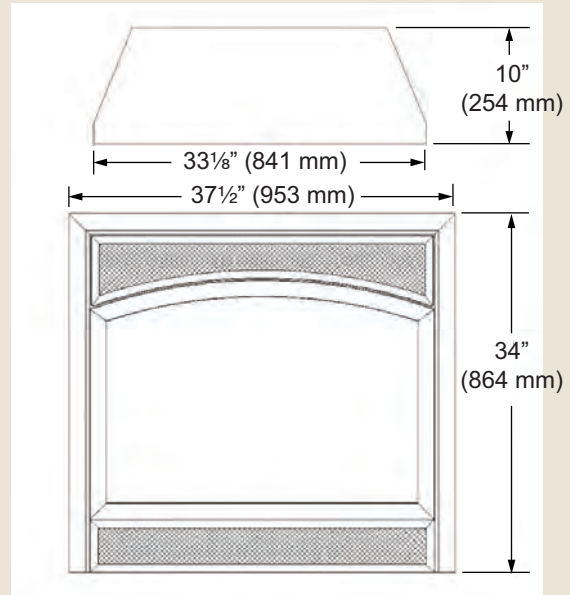

PRODUCT SPECIFICATIONS

WEF36 Allura-Fire Electric Fireplace

VIEWING AREA

37-1/2" W x 34" H

TECHNICAL INFORMATION

Btu Rating: 120V installed voltage 5,000 BTU/HR

Total Watts: 1,500W

Total Amps: 15

Radiant or Circulating: Circulating clean face

CSA Design Certified

STANDARD FEATURES

Decorative arched face surround in Classic Black

Built-in thermostat for optimum room comfort

User friendly control panel is concealed for easy access behind the top arched surround filigree

Standard full function remote control regulates on/off function, flame height, fan control ember bed intensity and overhead lighting control for ultimate convenience

Overhead lighting enhances for the ambient flame and glowing ember bed

Sandstone refractory on sides for traditional fireplace appearance

Enhanced log stack, color and texture for true to life fire

Fixed arched glass

26" & 33" ship standard with three prong plug and cord

36" is hard wire ready from the factory with optional three prong plug and cord (WEFCORD) available for 120V appliances

Heater functions with the flame on or off

WEF36

A Brand of Monessen Hearth Systems Co.
149 Cleveland Drive, Paris, Kentucky 40361

www.monessenhearth.com