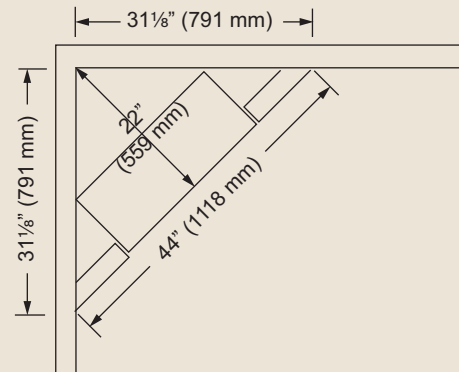

A Brand of Monessen Hearth Systems Co.
149 Cleveland Drive, Paris, Kentucky 40361

www.monessenhearth.com

To avoid personal injury or property damage, the product described by this brochure must be installed, operated and maintained in strict compliance with the instructions packaged with the product and all applicable building or fire codes. Contact local building or fire officials about restrictions and installation inspection requirements. All photographs and drawings on this brochure are for illustrative purposes only and are not intended for, nor should they be used as a substitute for the instructions packaged with the unit. Appearance and specifications of the product are subject to change without notice. © 2010 Monessen Hearth Systems Co.