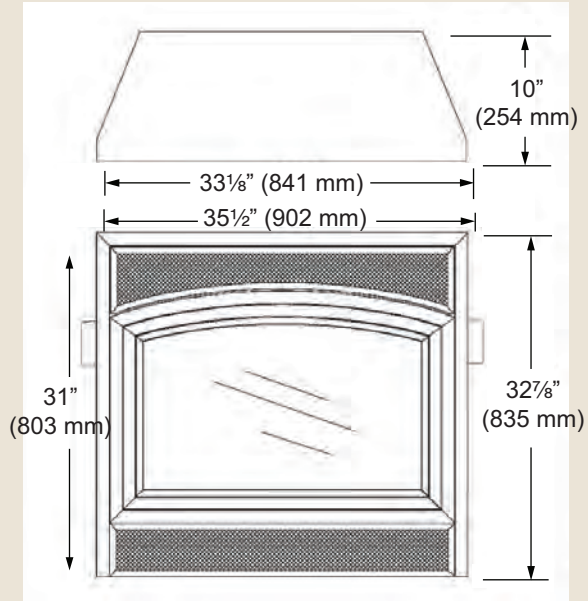

# WEF33 Allura-Fire Electric Fireplace

**VIEWING AREA**

35-1/2" W x 32-7/8" H

**TECHNICAL INFORMATION**

Btu Rating: 120V installed voltage 5,000 BTU/HR  
 Total Watts: 1,500W  
 Total Amps: 15  
 Radiant or Circulating: Circulating clean face  
 CSA Design Certified

**STANDARD FEATURES**

Decorative arched face surround in Classic Black  
 Built-in thermostat for optimum room comfort  
 User friendly control panel is concealed for easy access behind the top arched surround filigree  
 Standard full function remote control regulates on/off function, flame height, fan control, ember bed intensity and overhead lighting control for ultimate convenience  
 Overhead lighting enhances the ambient flame and glowing ember bed  
 Sandstone refractory on sides for traditional fireplace appearance  
 Enhanced log stack, color and texture for true to life fire  
 Fixed arched glass  
 26" & 33" ship standard with three prong plug and cord  
 Heater function with the flame on or off